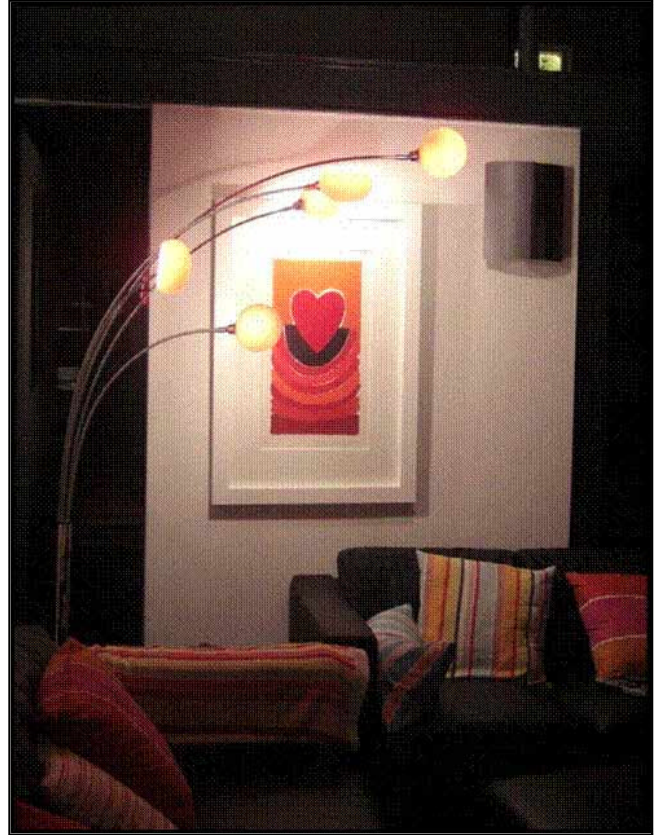

Brook's Pictures on Walls

Above: 'Spanish Dreams', by Sir Terry Frost RA , works itself amazingly well both during the day & evening.

Left: Another of Sir Terry's pieces, 'Blue Brad' is a stunning focal point in this room.

Above: 'Sources of Pop Art' by Sir Peter Blake was snatched up for a lovely London home before we even had a chance to put it in our exhibition!

Left: The work of Nicolas Williams is much admired by the owners and house guests alike!

Simon Ripley's work is shown off to good effect in a multitude of settings & environments.

Three of Sir Peter Blake's stunning screenprints ensure there's a spectacular hallway as you enter this local house.