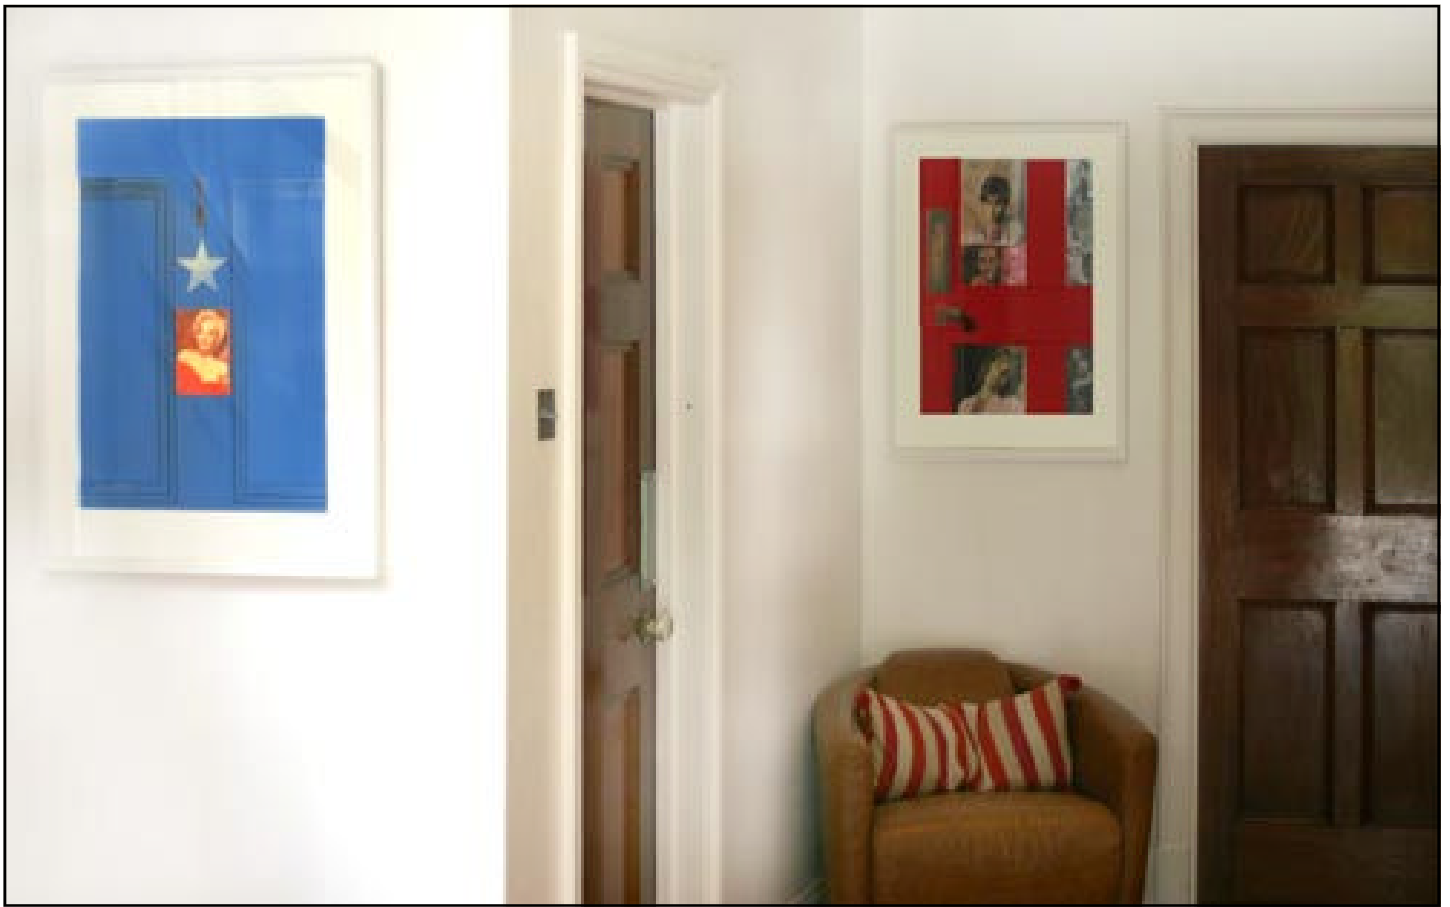

Brook's Pictures on Walls

Above: 'Spanish Dreams', by Sir Terry Frost RA , works itself amazingly well both during the day & evening.

Left: Another of Sir Terry's pieces, 'Blue Brad' is a stunning focal point in this room.

Above: 'Sources of Pop Art' by Sir Peter Blake was snatched up for a lovely London home before we even had a chance to put it in our exhibition!

Left: The work of Nicolas Williams is much admired by the owners and house guests alike!

Simon Ripley's work is shown off to good effect in a multitude of settings & environments.

Three of Sir Peter Blake's stunning screenprints ensure there's a spectacular hallway as you enter this local house.